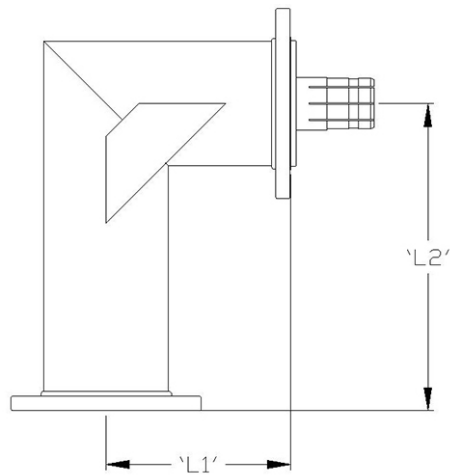

Elbow Specifications

Part Number	Line Size	Impedance	Length (inches)	Approximate Weight (lbs)
780625	7/8"	50Ω	2 3/4"	1
150625	1 5/8"	50Ω	3"	2
350625	3 1/8"	50Ω	6"	8
450625	4 1/16"	50Ω	6"	12
650625	6 1/8"	50Ω	9"	21

Part Number	Line Size	Impedance	Length (inches)	Approximate Weight (lbs)
780627	7/8"	50Ω	2 3/4"	1
150627	1 5/8"	50Ω	2 7/8"	1 3/4
350627	3 1/8"	50Ω	5 13/16"	4
450627	4 1/16"	50Ω	5 13/16"	5
650627	6 1/8"	50Ω	8 3/4"	13

Part Number	Line Size	Impedance	L1 (inches)	L2 (inches)	Approximate Weight (lbs)
780626	7/8"	50Ω	2 7/16"	2 3/4"	1
150626	1 5/8"	50Ω	2 13/16"	5 13/16"	2
350626	3 1/8"	50Ω	6"	9"	12
450626	4 1/16"	50Ω	6"	9"	18
650626	6 1/8"	50Ω	9"	18"	50

Part Number	Line Size	Impedance	L1 (inches)	L2 (inches)	Approximate Weight (lbs)
780627A	7/8"	50Ω	2 7/16"	2 3/4"	0.5
150627A	1 5/8"	50Ω	2 13/16"	5 13/16"	1.5
350627A	3 1/8"	50Ω	6"	9"	6
450627A	4 1/16"	50Ω	6"	9"	9
650627A	6 1/8"	50Ω	9"	18"	21