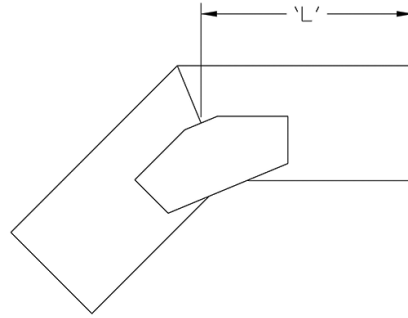

Part Number	Line Size	Impedance	L1 (inches)	L2 (inches)	Approximate Weight (lbs)
780626	7/8"	50Ω	2 7/16"	2 3/4"	1
150626	1 5/8"	50Ω	2 13/16"	5 13/16"	2
350626	3 1/8"	50Ω	6"	9"	12
450626	4 1/16"	50Ω	6"	9"	18
650626	6 1/8"	50Ω	9"	18"	50

Part Number	Line Size	Impedance	L1 (inches)	L2 (inches)	Approximate Weight (lbs)
780627A	7/8"	50Ω	2 7/16"	2 3/4"	0.5
150627A	1 5/8"	50Ω	2 13/16"	5 13/16"	1.5
350627A	3 1/8"	50Ω	6"	9"	6
450627A	4 1/16"	50Ω	6"	9"	9
650627A	6 1/8"	50Ω	9"	18"	21

Broadcast Antennas & Transmission Systems

**SYSTEMS WITH RELIABILITY, LP**

619 Industrial Park Road, Ebensburg, PA 15931

Phone 814.472.5436 Fax 814.472.5552 www.swr-rf.com

Part Number	Line Size	Impedance	Length (inches)	Approximate Weight (lbs)
150635	1 5/8"	50Ω	2.375"	3
350635	3 1/8"	50Ω	3.812"	7.88
450635	4 1/16"	50Ω	6"	16.5
650635	6 1/8"	50Ω	9"	26

Part Number	Line Size	Impedance	Length (inches)	Approximate Weight (lbs)
150635	1 5/8"	50Ω	2.375"	1
350635	3 1/8"	50Ω	3.812"	3.7
450635	4 1/16"	50Ω	6"	7.7
650635	6 1/8"	50Ω	9"	15