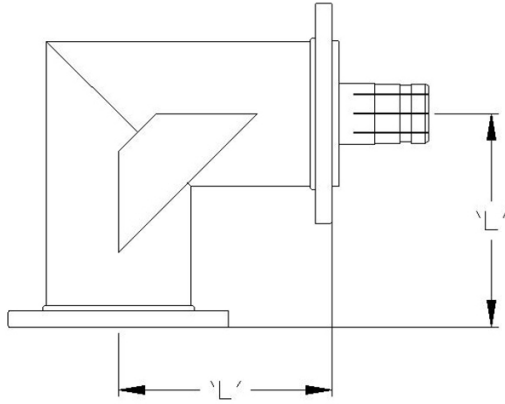

Elbow Specifications

Part Number	Line Size	Impedance	Length (inches)	Approximate Weight (lbs)
780625	7/8"	50Ω	2 3/4"	1
150625	1 5/8"	50Ω	3"	2
350625	3 1/8"	50Ω	6"	8
450625	4 1/16"	50Ω	6"	12
650625	6 1/8"	50Ω	9"	21

Part Number	Line Size	Impedance	Length (inches)	Approximate Weight (lbs)
780627	7/8"	50Ω	2 3/4"	1
150627	1 5/8"	50Ω	2 7/8"	1 3/4
350627	3 1/8"	50Ω	5 13/16"	4
450627	4 1/16"	50Ω	5 13/16"	5
650627	6 1/8"	50Ω	8 3/4"	13

Part Number	Line Size	Impedance	L1 (inches)	L2 (inches)	Approximate Weight (lbs)
780626	7/8"	50Ω	2 7/16"	2 3/4"	1
150626	1 5/8"	50Ω	2 13/16"	5 13/16"	2
350626	3 1/8"	50Ω	6"	9"	12
450626	4 1/16"	50Ω	6"	9"	18
650626	6 1/8"	50Ω	9"	18"	50

Part Number	Line Size	Impedance	Length (inches)	Approximate Weight (lbs)
150635	1 5/8"	50Ω	2.375"	1
350635	3 1/8"	50Ω	3.812"	3.7
450635	4 1/16"	50Ω	6"	7.7
650635	6 1/8"	50Ω	9"	15