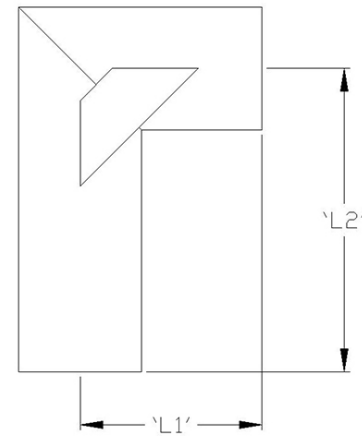

Elbow Specifications

Part Number	Line Size	Impedance	Length (inches)	Approximate Weight (lbs)
780625	7/8"	50Ω	2 3/4"	1
150625	1 5/8"	50Ω	3"	2
350625	3 1/8"	50Ω	6"	8
450625	4 1/16"	50Ω	6"	12
650625	6 1/8"	50Ω	9"	21

Part Number	Line Size	Impedance	Length (inches)	Approximate Weight (lbs)
780627	7/8"	50Ω	2 3/4"	1
150627	1 5/8"	50Ω	2 7/8"	1 3/4
350627	3 1/8"	50Ω	5 13/16"	4
450627	4 1/16"	50Ω	5 13/16"	5
650627	6 1/8"	50Ω	8 3/4"	13

Part Number	Line Size	Impedance	L1 (inches)	L2 (inches)	Approximate Weight (lbs)
780626	7/8"	50Ω	2 7/16"	2 3/4"	1
150626	1 5/8"	50Ω	2 13/16"	5 13/16"	2
350626	3 1/8"	50Ω	6"	9"	12
450626	4 1/16"	50Ω	6"	9"	18
650626	6 1/8"	50Ω	9"	18"	50

Part Number	Line Size	Impedance	Length (inches)	Approximate Weight (lbs)
150635	1 5/8"	50Ω	2.375"	1
350635	3 1/8"	50Ω	3.812"	3.7
450635	4 1/16"	50Ω	6"	7.7
650635	6 1/8"	50Ω	9"	15