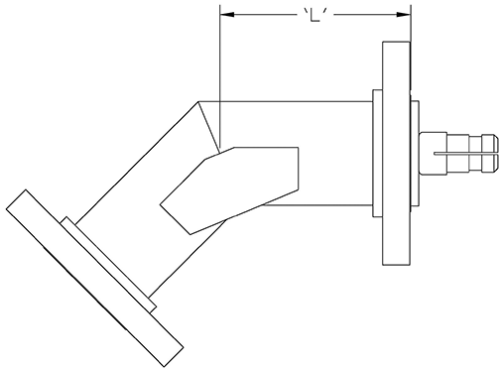

Part Number	Line Size	Impedance	L1 (inches)	L2 (inches)	Approximate Weight (lbs)
780626	7/8"	50Ω	2 7/16"	2 3/4"	1
150626	1 5/8"	50Ω	2 13/16"	5 13/16"	2
350626	3 1/8"	50Ω	6"	9"	12
450626	4 1/16"	50Ω	6"	9"	18
650626	6 1/8"	50Ω	9"	18"	50

Part Number	Line Size	Impedance	L1 (inches)	L2 (inches)	Approximate Weight (lbs)
780627A	7/8"	50Ω	2 7/16"	2 3/4"	0.5
150627A	1 5/8"	50Ω	2 13/16"	5 13/16"	1.5
350627A	3 1/8"	50Ω	6"	9"	6
450627A	4 1/16"	50Ω	6"	9"	9
650627A	6 1/8"	50Ω	9"	18"	21

Broadcast Antennas & Transmission Systems

**SYSTEMS WITH RELIABILITY, LP**

619 Industrial Park Road, Ebensburg, PA 15931

Phone 814.472.5436 Fax 814.472.5552 www.swr-rf.com

Part Number	Line Size	Impedance	Length (inches)	Approximate Weight (lbs)
150635	1 5/8"	50Ω	2.375"	3
350635	3 1/8"	50Ω	3.812"	7.88
450635	4 1/16"	50Ω	6"	16.5
650635	6 1/8"	50Ω	9"	26

Part Number	Line Size	Impedance	Length (inches)	Approximate Weight (lbs)
150635	1 5/8"	50Ω	2.375"	1
350635	3 1/8"	50Ω	3.812"	3.7
450635	4 1/16"	50Ω	6"	7.7
650635	6 1/8"	50Ω	9"	15