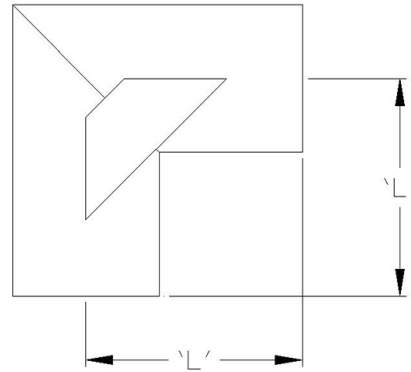

Elbow Specifications

Part Number	Line Size	Impedance	Length (inches)	Approximate Weight (lbs)
780625	7/8"	50Ω	2 3/4"	1
150625	1 5/8"	50Ω	3"	2
350625	3 1/8"	50Ω	6"	8
450625	4 1/16"	50Ω	6"	12
650625	6 1/8"	50Ω	9"	21

Part Number	Line Size	Impedance	Length (inches)	Approximate Weight (lbs)
780627	7/8"	50Ω	2 3/4"	1
150627	1 5/8"	50Ω	2 7/8"	1 3/4
350627	3 1/8"	50Ω	5 13/16"	4
450627	4 1/16"	50Ω	5 13/16"	5
650627	6 1/8"	50Ω	8 3/4"	13

Part Number	Line Size	Impedance	L1 (inches)	L2 (inches)	Approximate Weight (lbs)
780626	7/8"	50Ω	2 7/16"	2 3/4"	1
150626	1 5/8"	50Ω	2 13/16"	5 13/16"	2
350626	3 1/8"	50Ω	6"	9"	12
450626	4 1/16"	50Ω	6"	9"	18
650626	6 1/8"	50Ω	9"	18"	50

Part Number	Line Size	Impedance	Length (inches)	Approximate Weight (lbs)
150635	1 5/8"	50Ω	2.375"	1
350635	3 1/8"	50Ω	3.812"	3.7
450635	4 1/16"	50Ω	6"	7.7
650635	6 1/8"	50Ω	9"	15