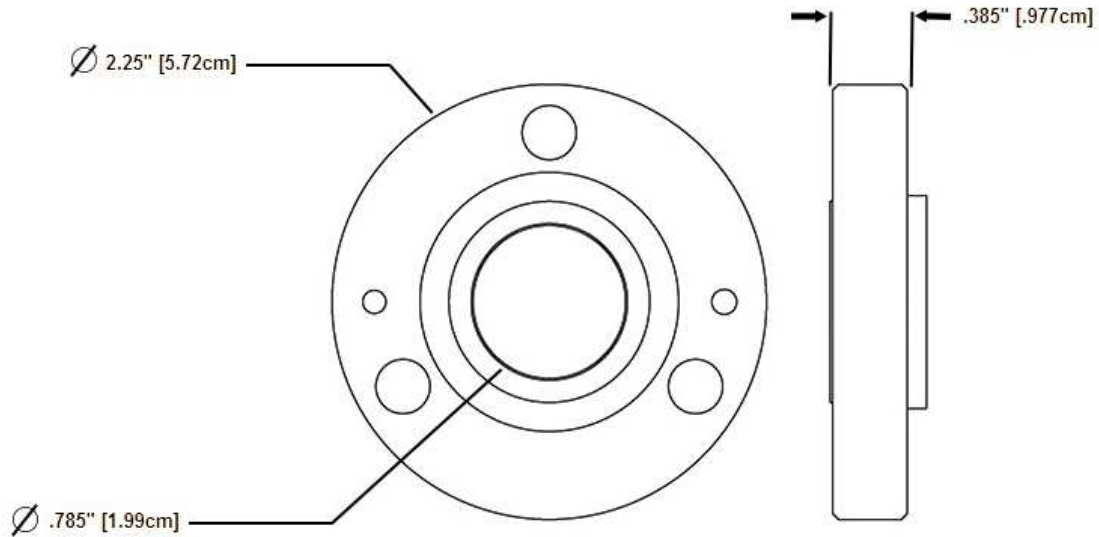

Flange Specifications

7/8" Flange Specifications

Wt. 5oz.

1 5/8" Flange Specifications

Wt. 12oz.

3 1/8" Flange Specifications

Wt. 1.7lbs.

4 1/16" Flange Specifications

Wt. 2.25lbs.

Broadcast Antennas & Transmission Systems

SYSTEMS WITH RELIABILITY, LP

619 Industrial Park Road, Ebensburg, PA 15931

Phone 814.472.5436 Fax 814.472.5552 www.swr-rf.com

6 1/8" Flange Specifications

Wt. 3.4lbs.

Ø 8.125" [20.64cm]

Ø 5.981" [15.19cm]

.630" [1.600]