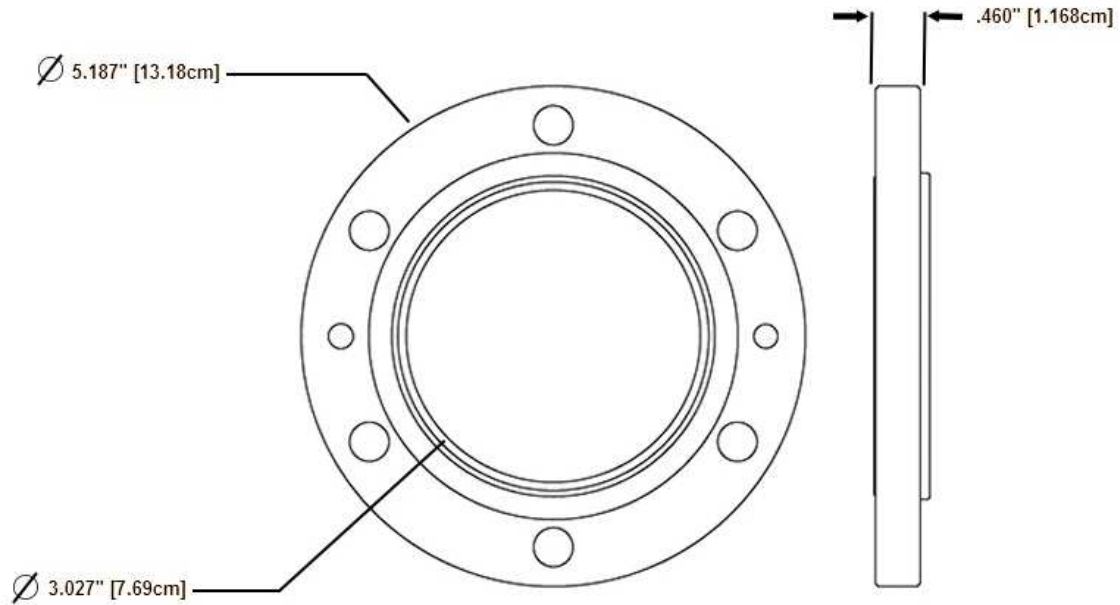

Flange Specifications

7/8" Flange Specifications

Wt. 5oz.

1 5/8" Flange Specifications

Wt. 12oz.

3 1/8" Flange Specifications

Wt. 1.7lbs.

4 1/16" Flange Specifications

Wt. 2.25lbs.

Broadcast Antennas & Transmission Systems

SYSTEMS WITH RELIABILITY, LP

619 Industrial Park Road, Ebensburg, PA 15931

Phone 814.472.5436 Fax 814.472.5552 www.swr-rf.com

6 1/8" Flange Specifications

Wt. 3.4lbs.

Ø 8.125" [20.64cm]

Ø 5.981" [15.19cm]

.630" [1.600]