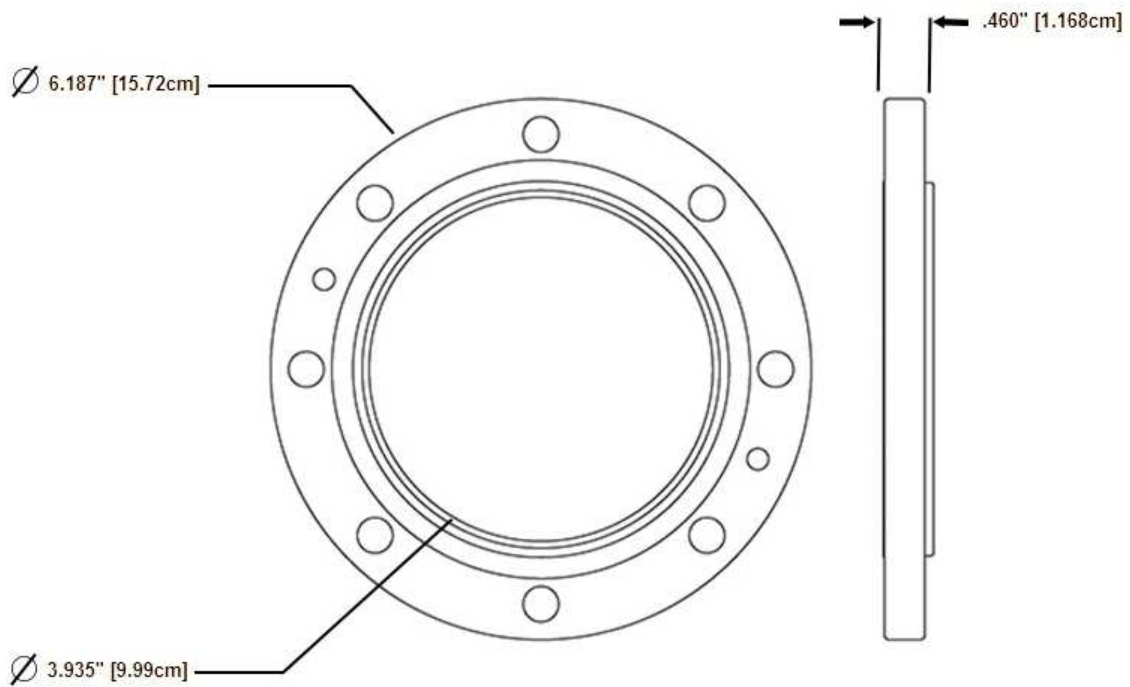

Flange Specifications

7/8" Flange Specifications

Wt. 5oz.

1 5/8" Flange Specifications

Wt. 12oz.

3 1/8" Flange Specifications

Wt. 1.7lbs.

4 1/16" Flange Specifications

Wt. 2.25lbs.

Broadcast Antennas & Transmission Systems

SYSTEMS WITH RELIABILITY, LP

619 Industrial Park Road, Ebensburg, PA 15931

Phone 814.472.5436 Fax 814.472.5552 www.swr-rf.com

6 1/8" Flange Specifications

Wt. 3.4lbs.

Ø 8.125" [20.64cm]

Ø 5.981" [15.19cm]

.630" [1.600]