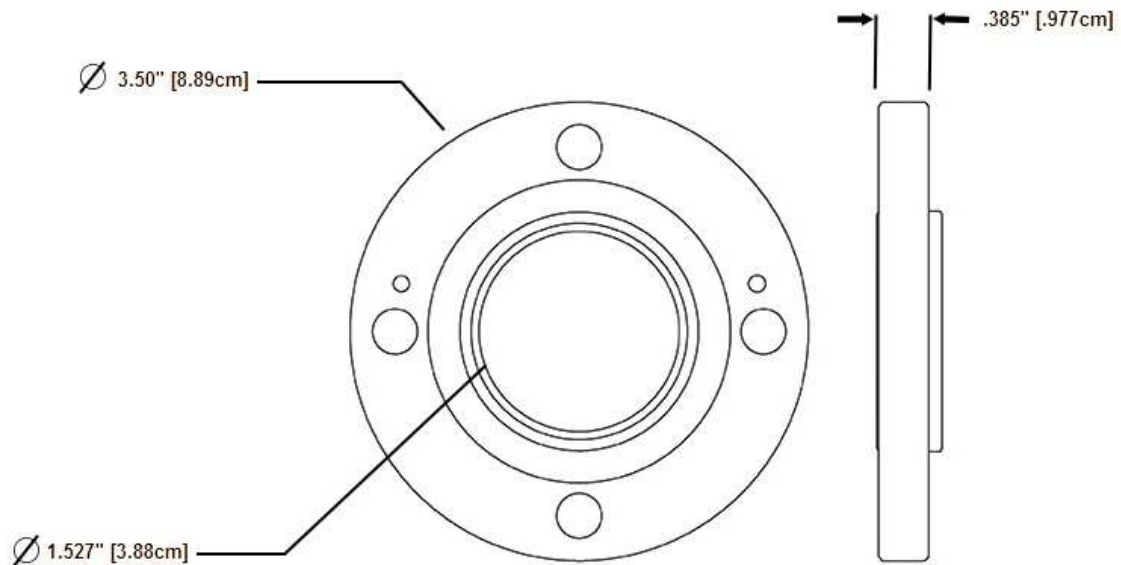

Flange Specifications

7/8" Flange Specifications

Wt. 5oz.

1 5/8" Flange Specifications

Wt. 12oz.

3 1/8" Flange Specifications

Wt. 1.7lbs.

4 1/16" Flange Specifications

Wt. 2.25lbs.

Broadcast Antennas & Transmission Systems

SYSTEMS WITH RELIABILITY, LP

619 Industrial Park Road, Ebensburg, PA 15931

Phone 814.472.5436 Fax 814.472.5552 www.swr-rf.com

6 1/8" Flange Specifications

Wt. 3.4lbs.

Ø 8.125" [20.64cm]

Ø 5.981" [15.19cm]

.630" [1.600]