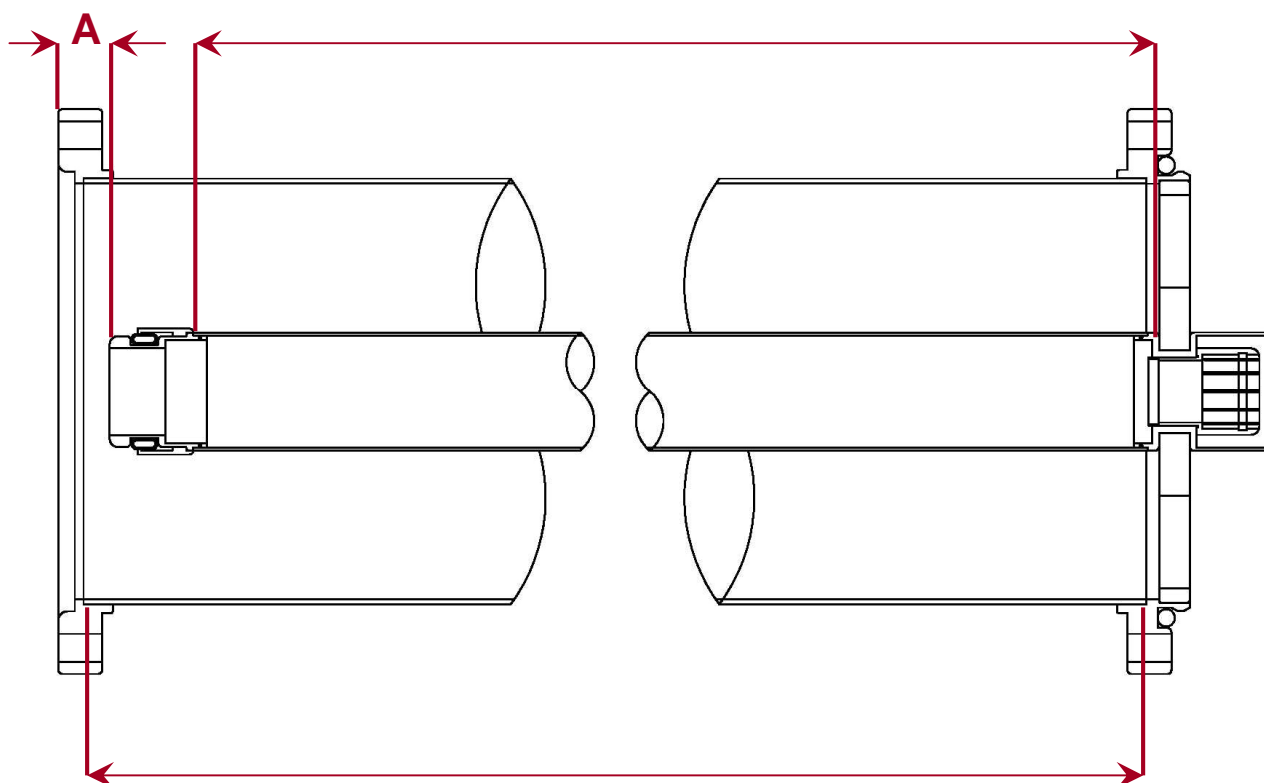

K-Line Cut Back Specifications

K-Line Size	Dim. A	Inner Length	Outer Length
3-1/8"	0.608"	2.175"	0.780"
4-1/16"	0.640"	2.238"	0.780"
6-1/8"	0.676"	2.238"	0.750"
8-3/16"	0.838"	2.563"	1.025"